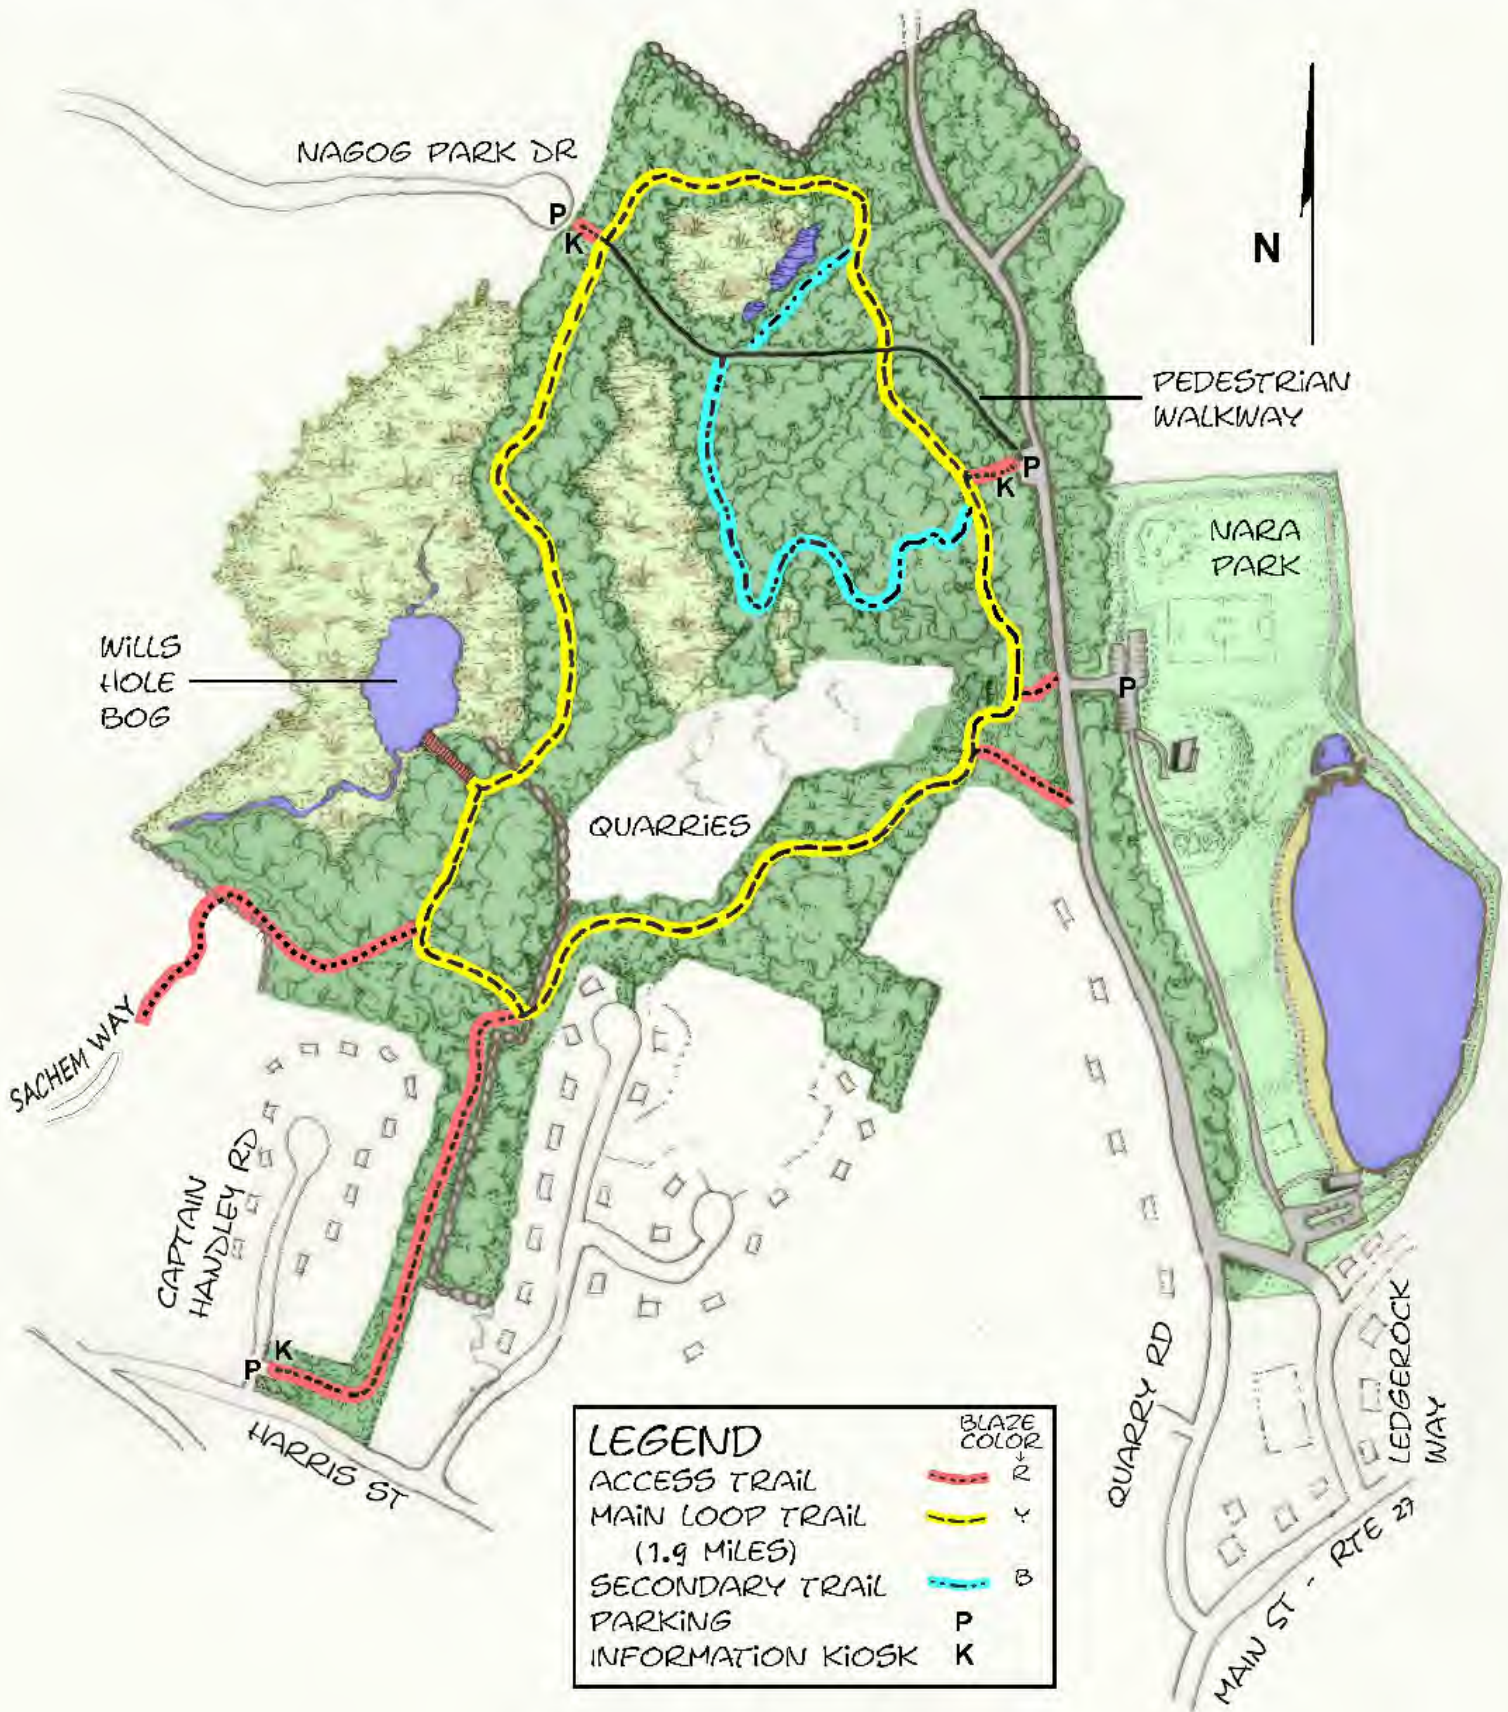

# WILLS HOLE / TOWN FOREST CONSERVATION LAND

	BLAZE COLOR
ACCESS TRAIL	R
MAIN LOOP TRAIL (1.9 MILES)	Y
SECONDARY TRAIL	B
PARKING	P
INFORMATION KIOSK	K