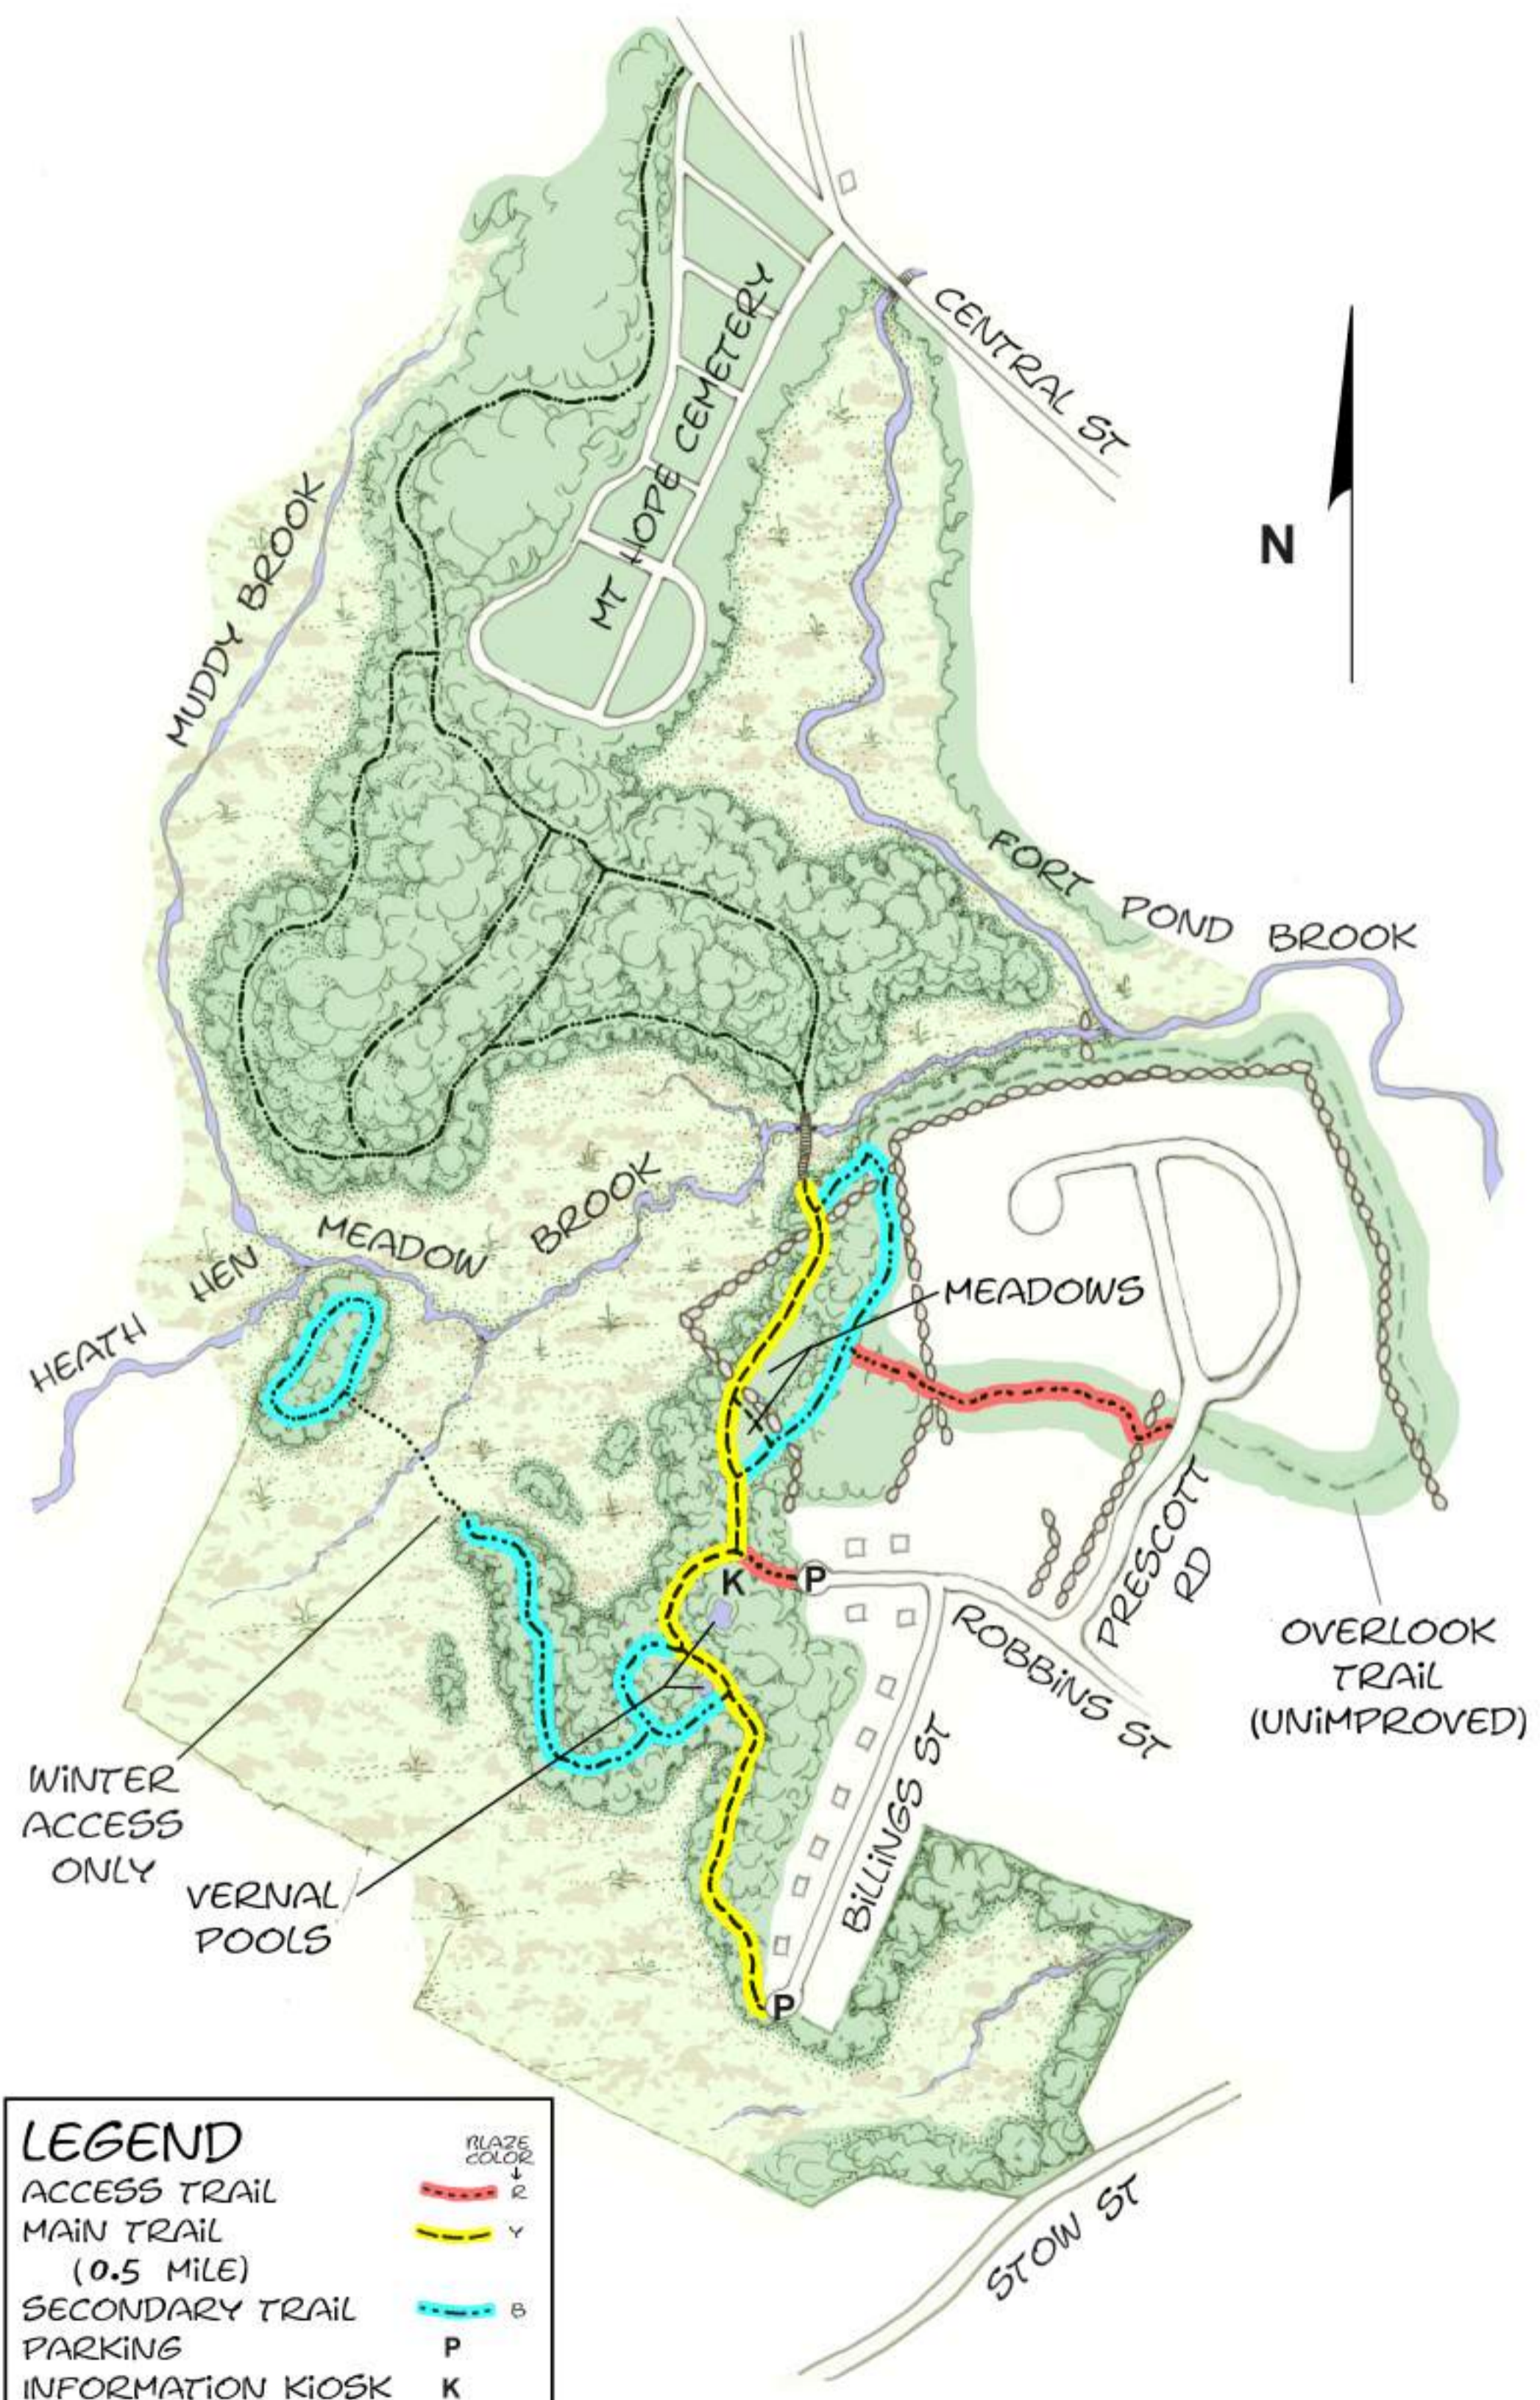

# HEATH HEN MEADOW CONSERVATION LAND

LEGEND	
ACCESS TRAIL	BLAZE COLOR ↓ R
MAIN TRAIL (0.5 MILE)	Y
SECONDARY TRAIL	B
PARKING	P
INFORMATION KIOSK	K