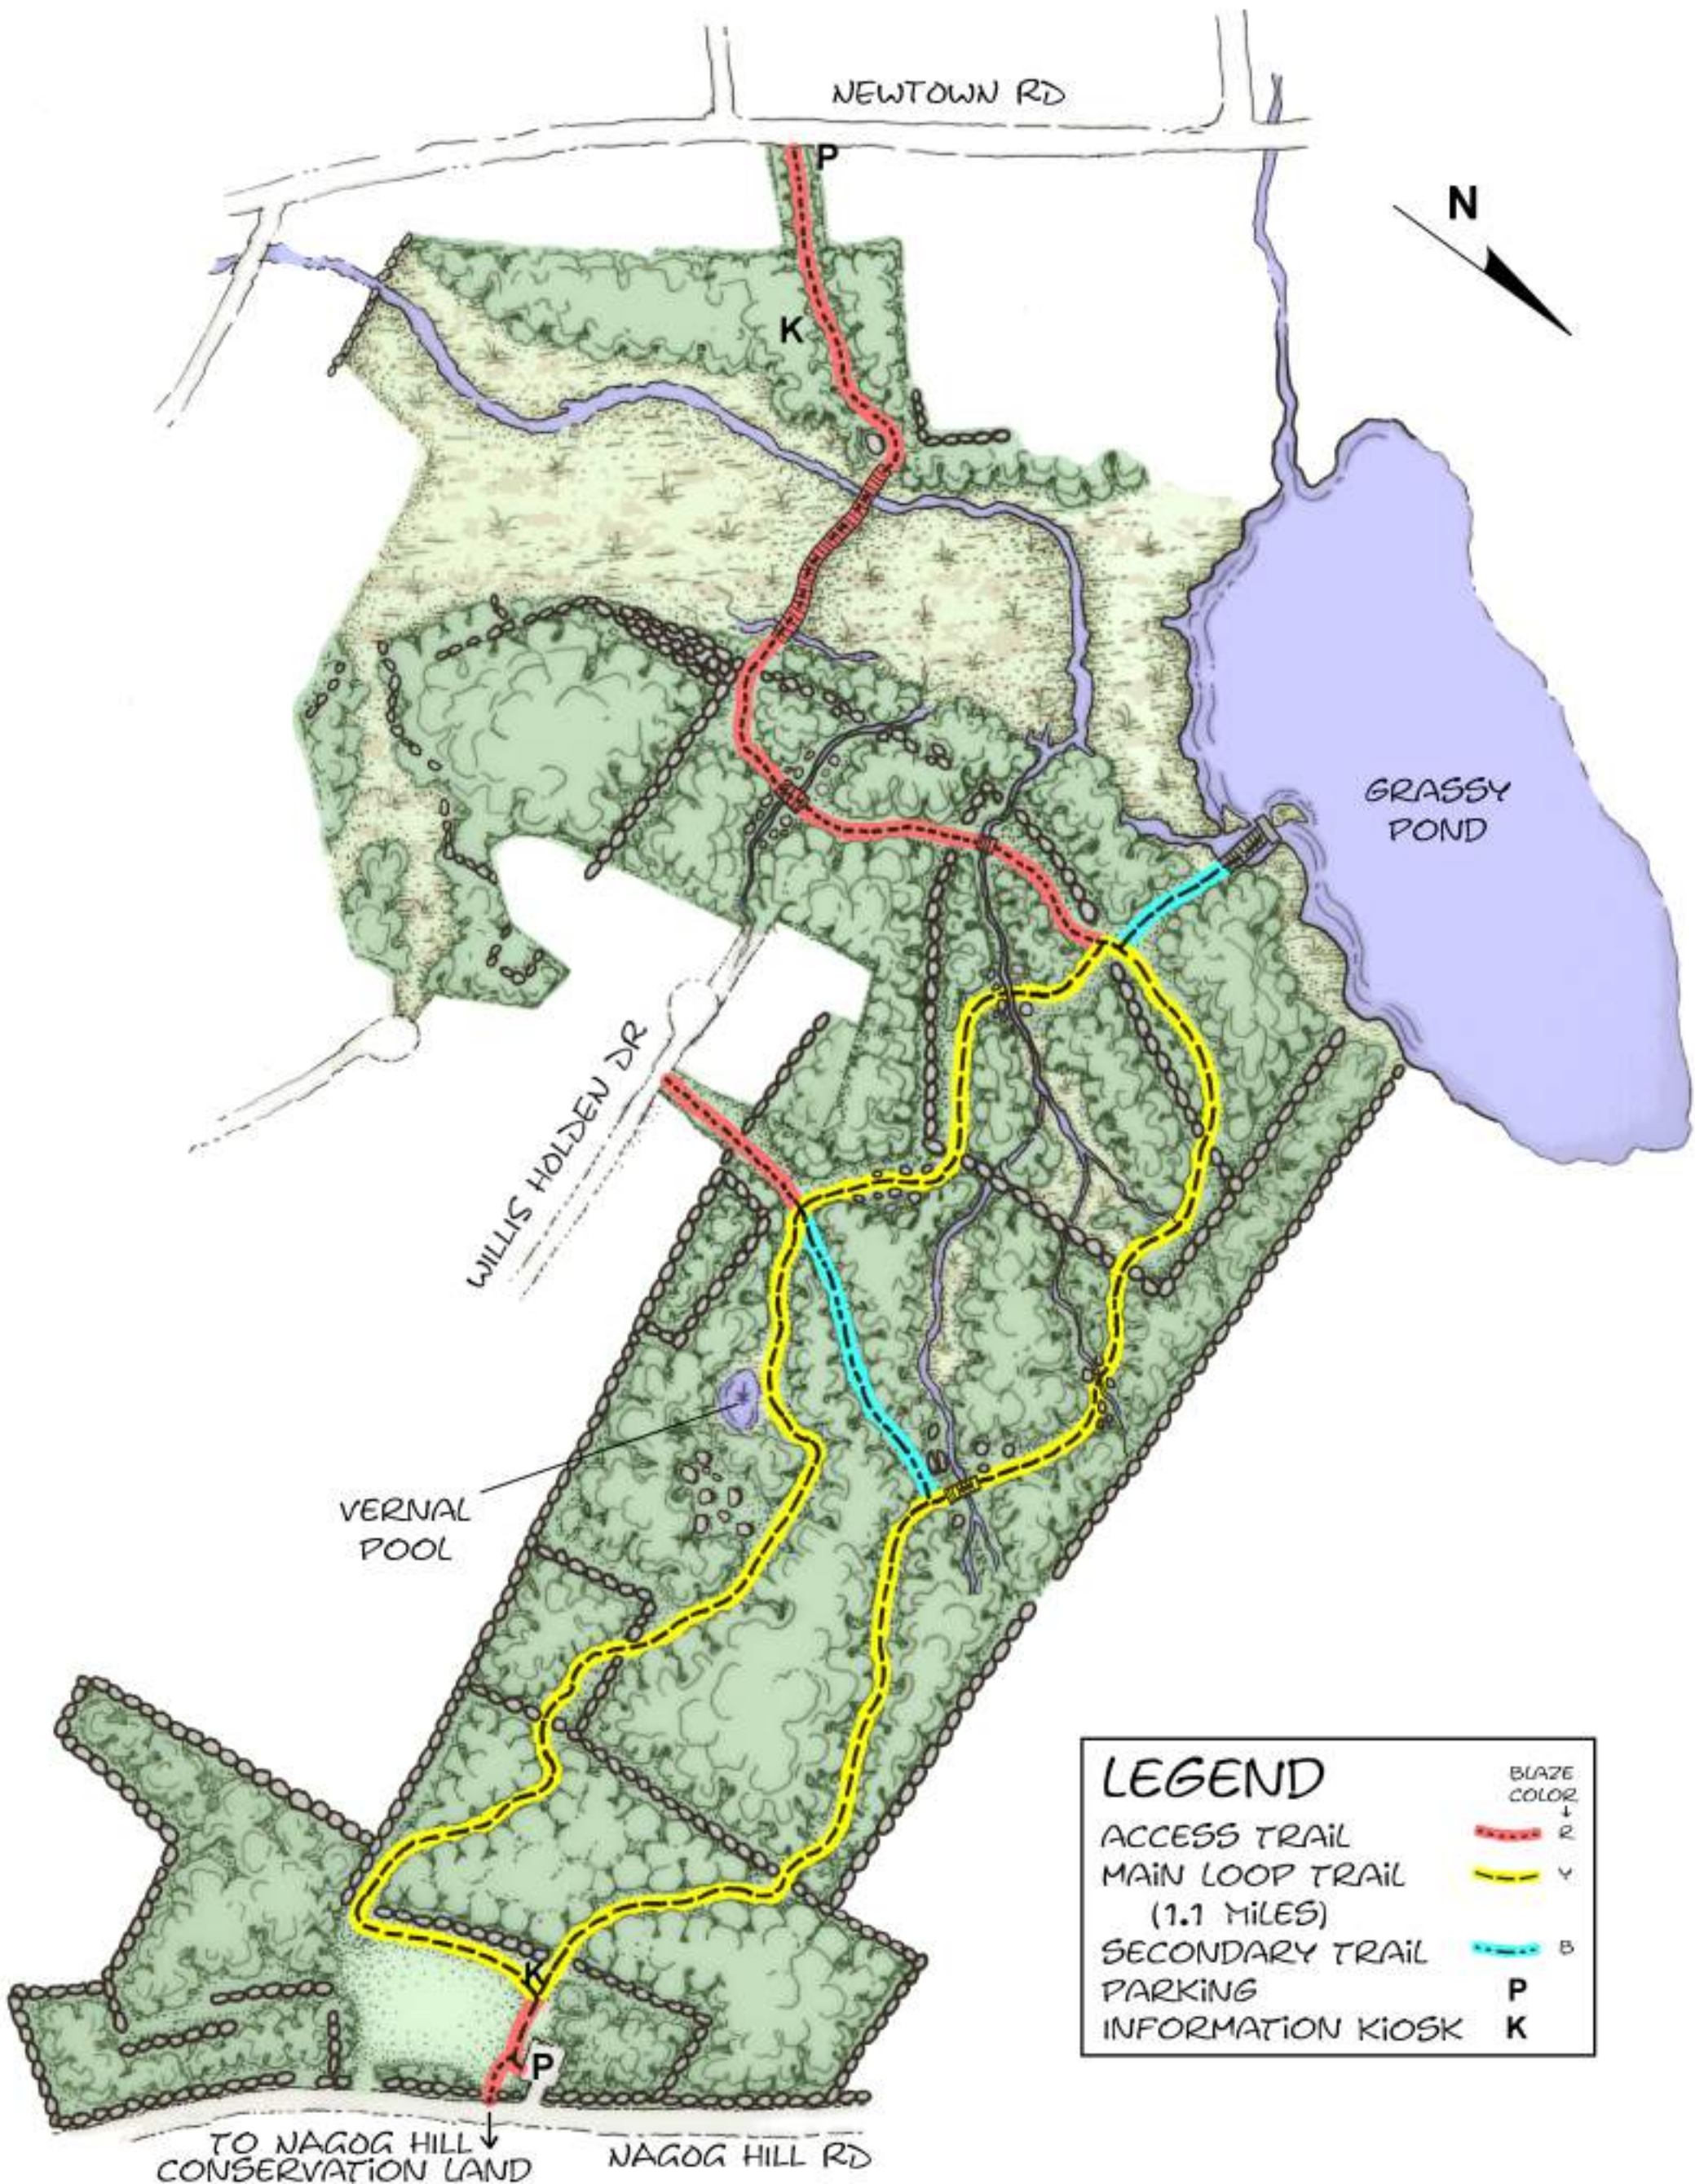

# GRASSY POND CONSERVATION LAND

LEGEND	
ACCESS TRAIL	BLAZE COLOR ↓ R
MAIN LOOP TRAIL (1.1 MILES)	Y
SECONDARY TRAIL	B
PARKING	P
INFORMATION KIOSK	K