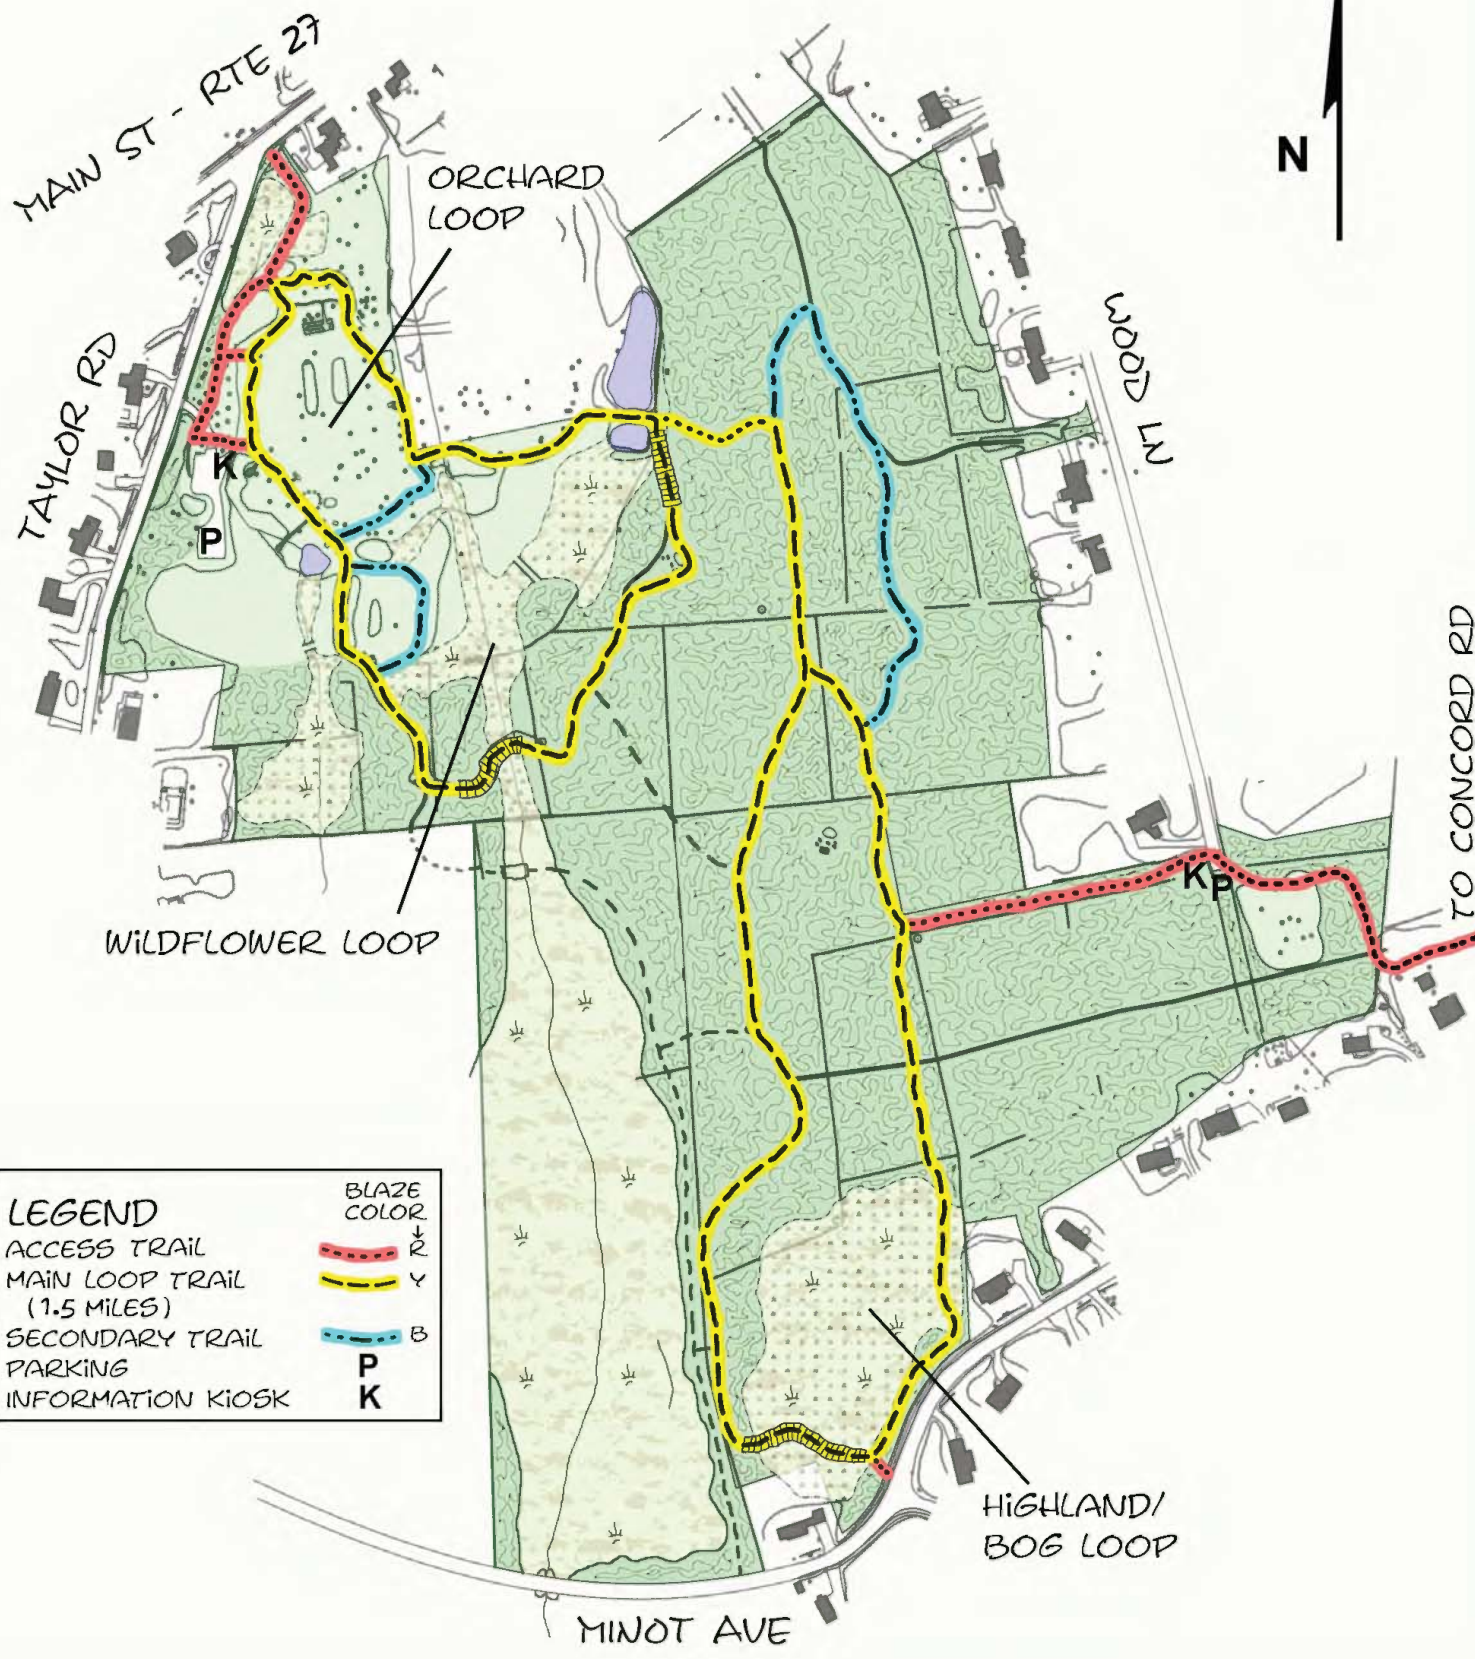

ACTON ARBORETUM

LEGEND

ACCESS TRAIL		BLAZE COLOR	R
MAIN LOOP TRAIL (1.5 MILES)			Y
SECONDARY TRAIL			B
PARKING			P
INFORMATION KIOSK			K

MAIN ST - RTE 27

TAYLOR RD

ORCHARD LOOP

WOOD LN

WILDFLOWER LOOP

TO CONCORD RD

HIGHLAND/
BOG LOOP

MINOT AVE